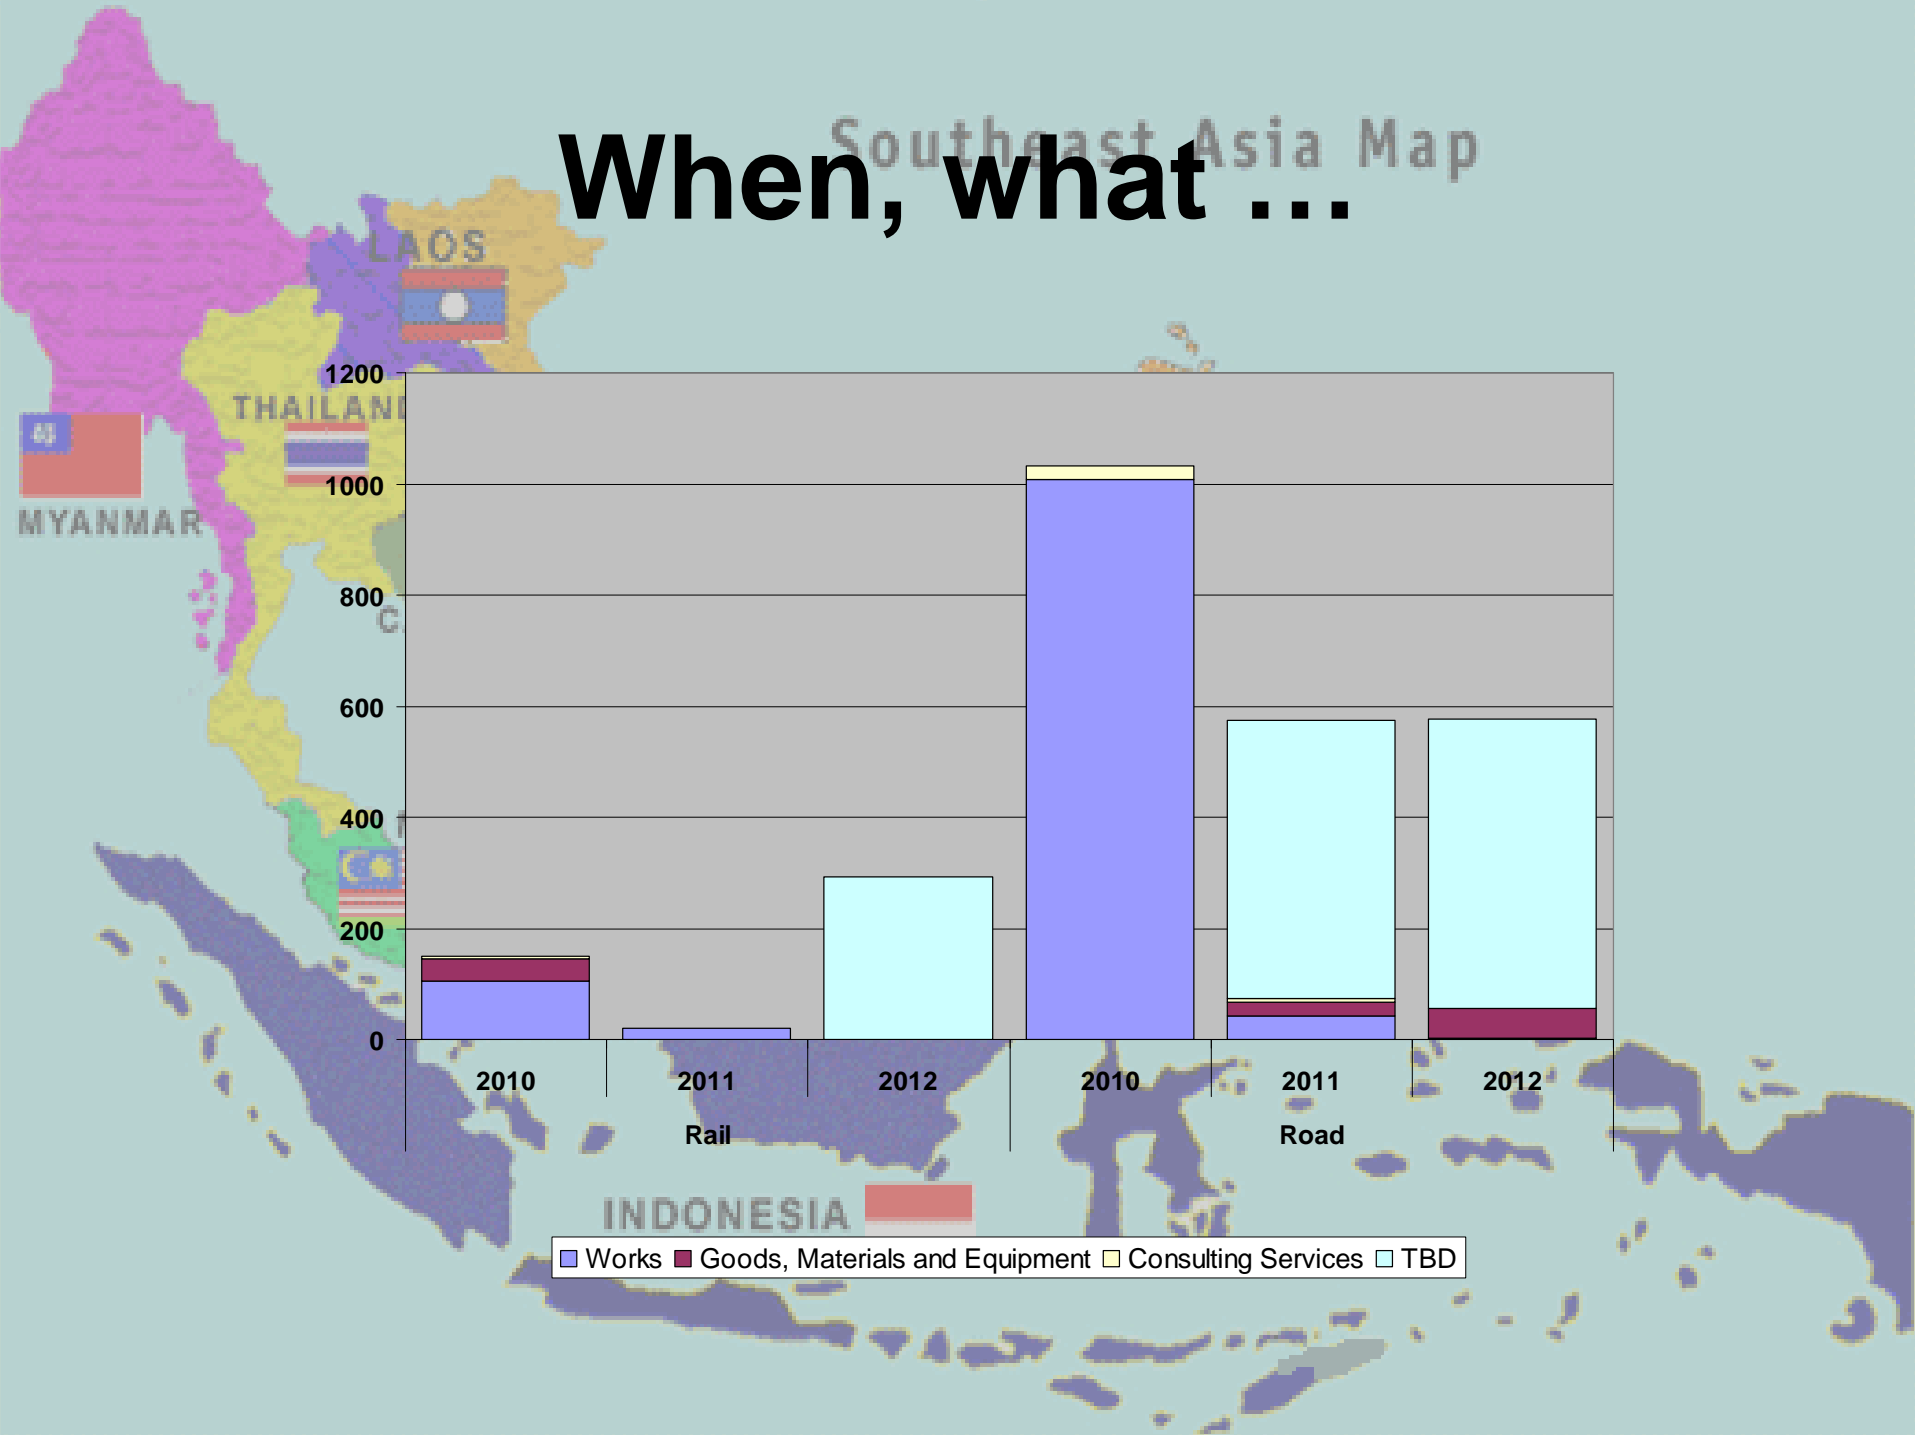

When, what ...