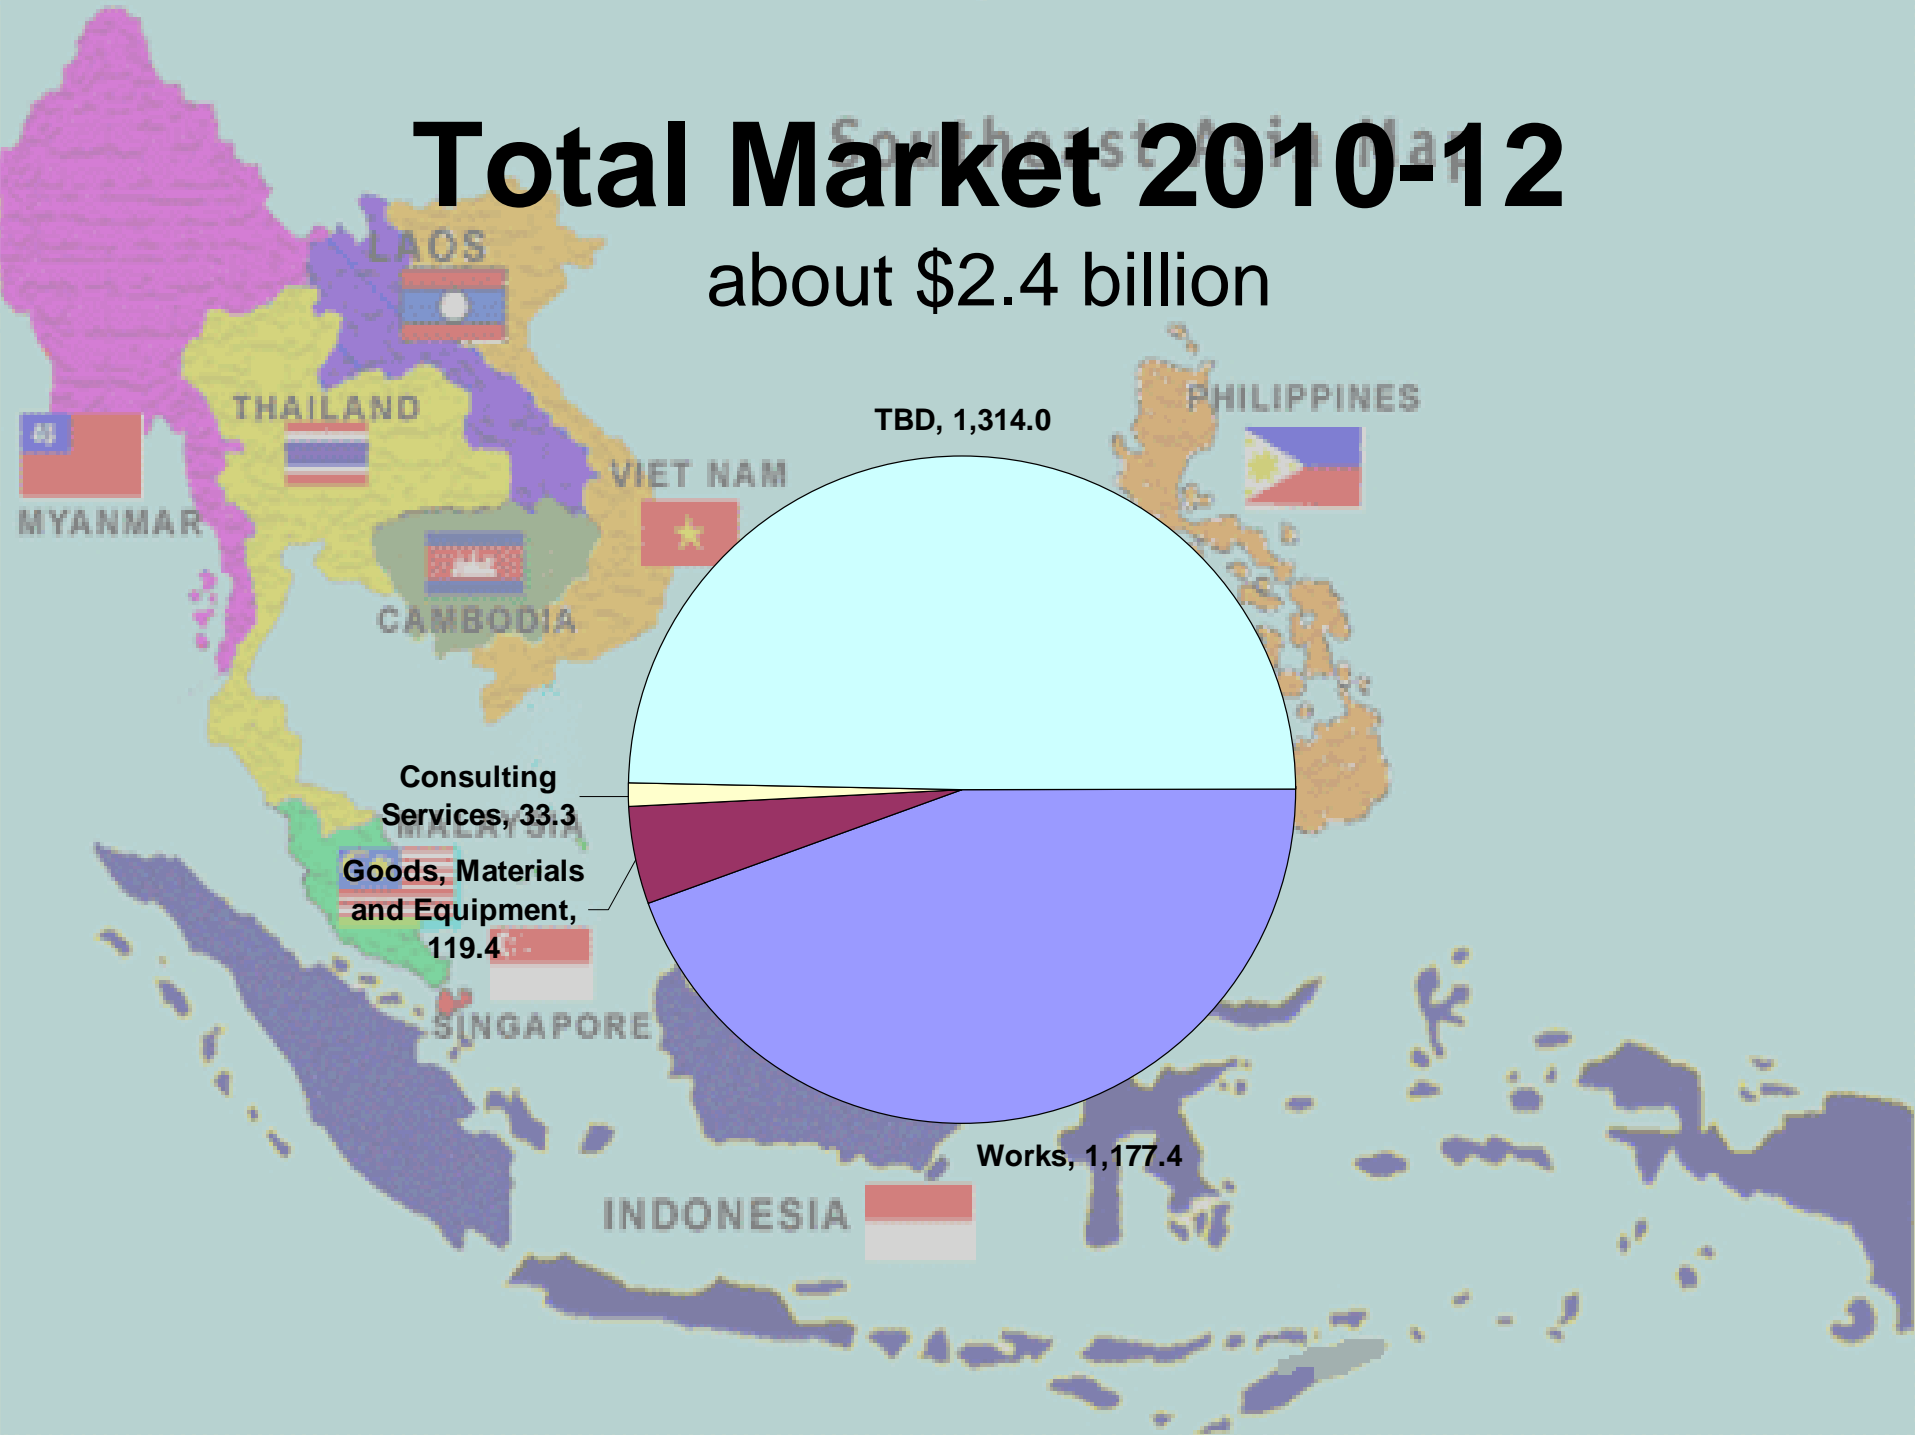

Southeast Asia Map

Southeast Asia Transport and Urban Development Division (SETU)

Contract Awards 2010-2012

Peter Broch, Senior Transport Economist, SETU

The views expressed in this presentation are the views of the author/s and do not necessarily reflect the views or policies of the Asian Development Bank, or its Board of Governors, or the governments they represent. ADB does not guarantee the accuracy of the data included in this presentation and accepts no responsibility for any consequence of their use. The countries listed in this presentation do not imply any view on ADB's part as to sovereignty or independent status or necessarily conform to ADB's terminology.

When, what ...

... and where

Total Market 2010-12

about \$2.4 billion

Financing Sources