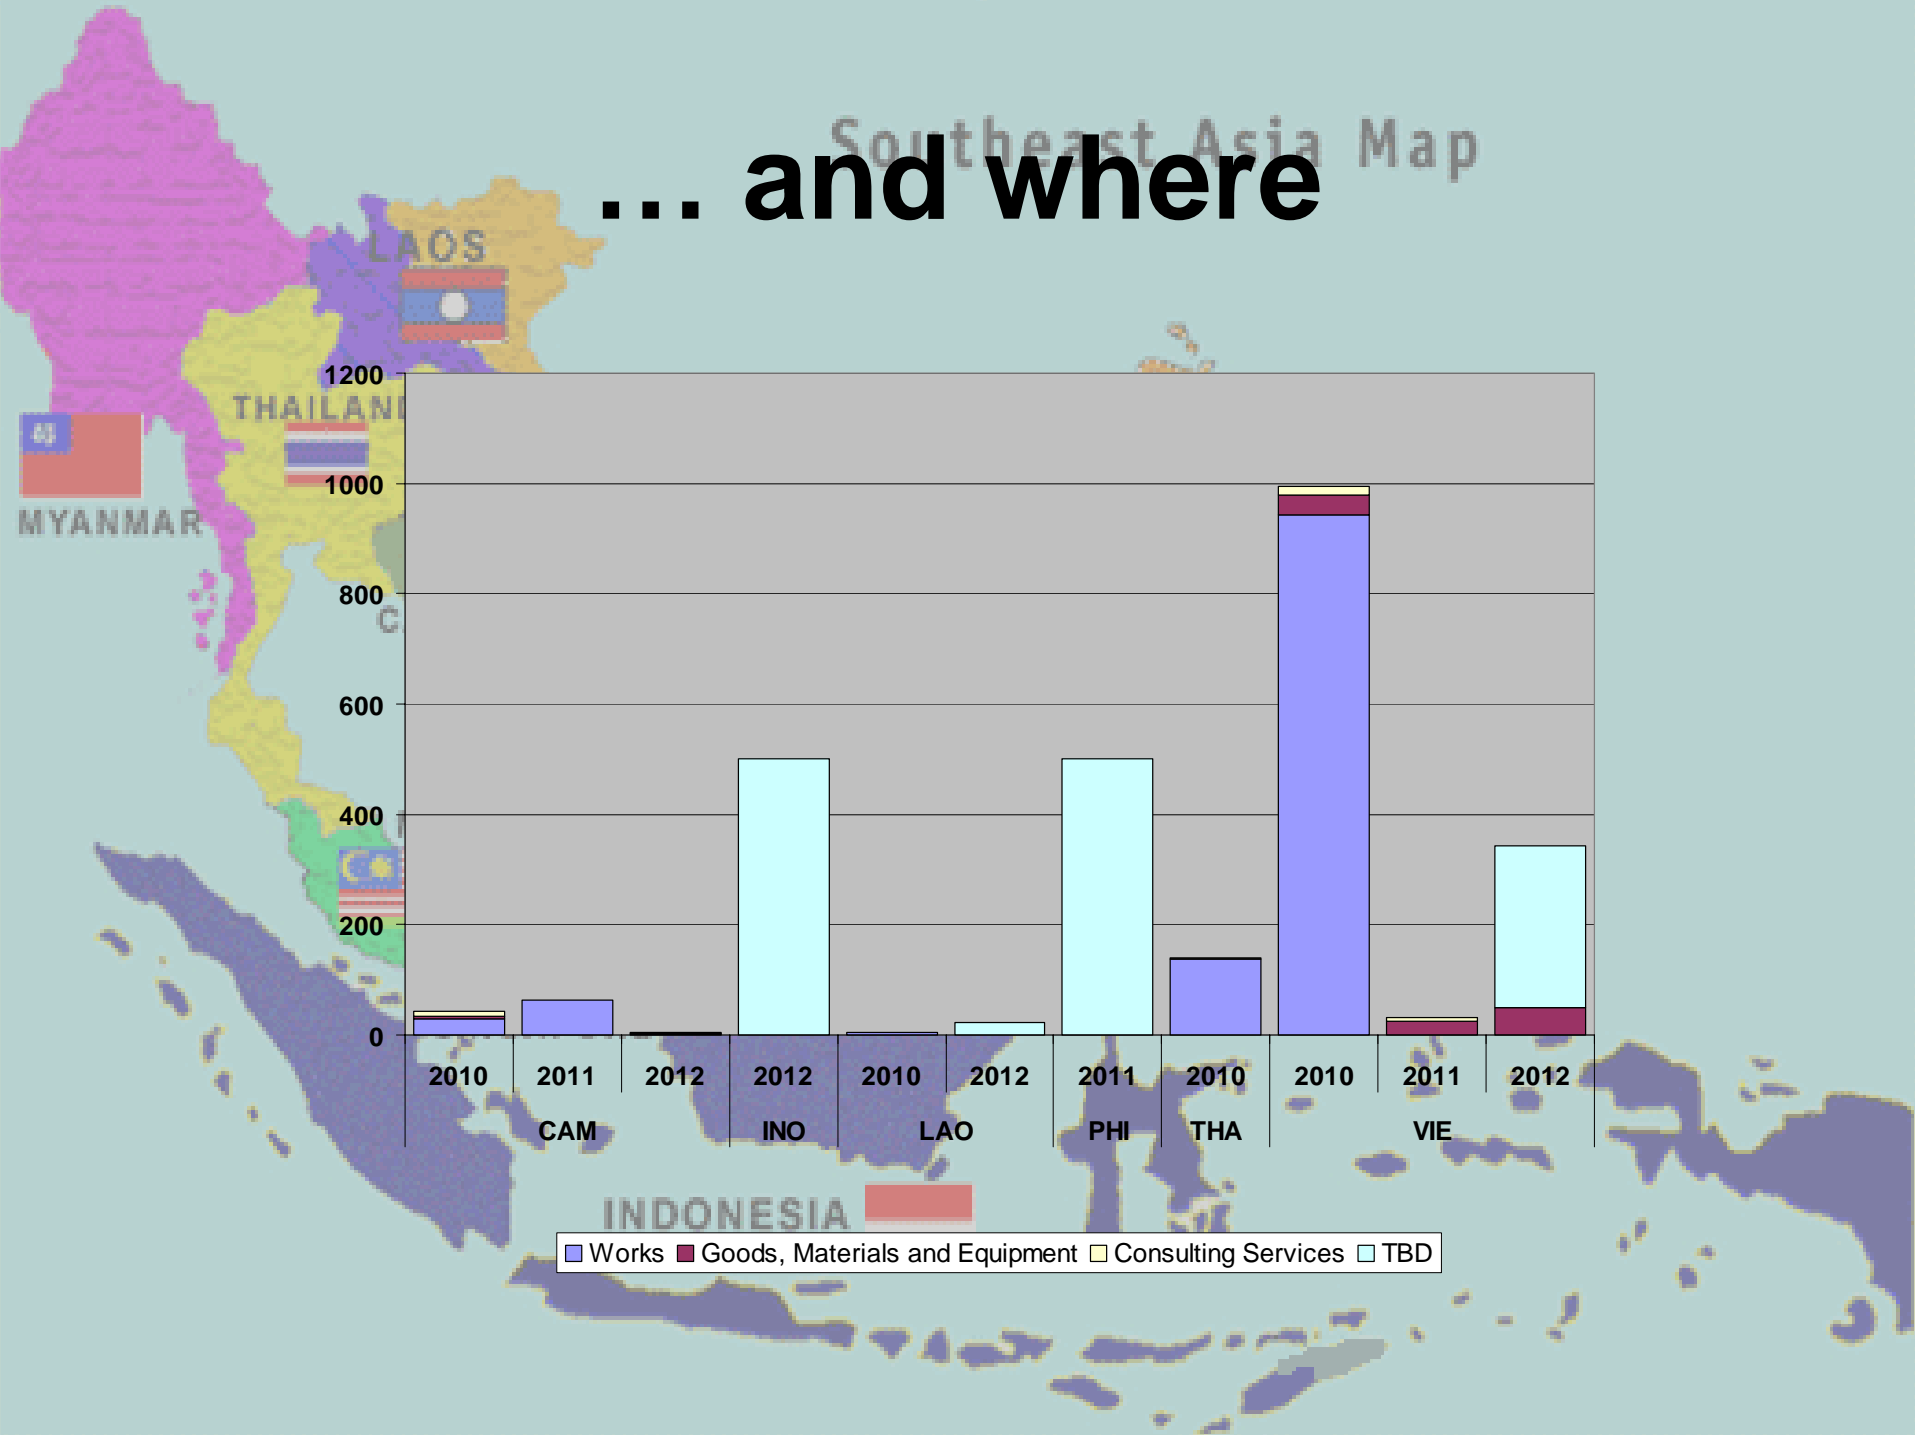

Southeast Asia Map

Southeast Asia Transport and Urban Development Division (SETU)

Contract Awards 2010-2012

Peter Broch, Senior Transport Economist, SETU

The views expressed in this presentation are the views of the author/s and do not necessarily reflect the views or policies of the Asian Development Bank, or its Board of Governors, or the governments they represent. ADB does not guarantee the accuracy of the data included in this presentation and accepts no responsibility for any consequence of their use. The countries listed in this presentation do not imply any view on ADB's part as to sovereignty or independent status or necessarily conform to ADB's terminology.

When, what ...

... and where

Total Market 2010-12

about \$2.4 billion

Financing Sources